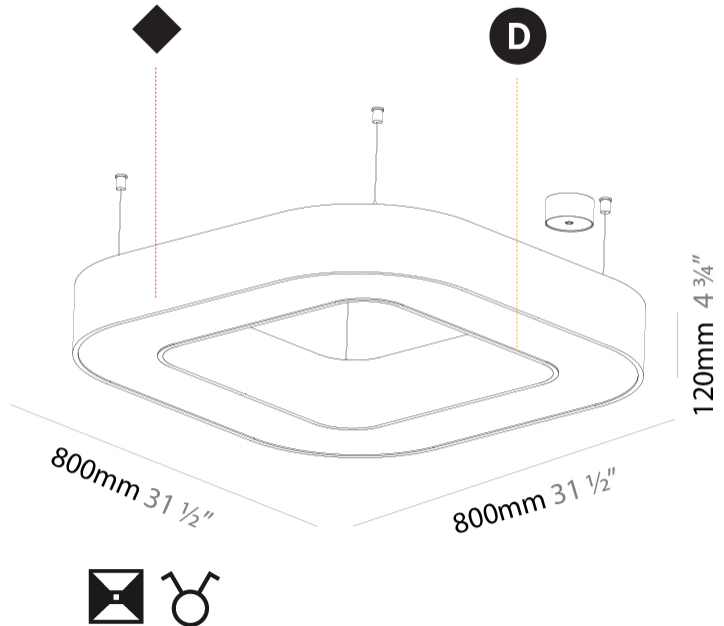

GENERAL

Series: Glorious
Subseries: Glorious Quantum
Brand: Prolicht
Division: Architectural
Mounting Type: Suspension
Mounting Location: Ceiling
Subcategory: Ambient

PHYSICAL

Shape: Square
Length (mm): 800
Length (in): 31 1/2
Width (mm): 800
Width (in): 31 1/2
Height (mm): 120
Height (in): 4 3/4
Max. Overall Height (mm): 2120
Max. Overall Height (in): 83 7/16
Light Distribution: Direct / Indirect
Weight (kg): 9.71
Weight (lbs): 21.44
Diffuser: PMMA - Opal or Micro-Prism
Fixture Finish: SSR / BKV / CWI / CRY / HAB / LAG / UFT / ITA / RUA / RUR / MIC / FTG / MYG / TWT / LOD / PUS / FRO / FUP / KIA / POP / BLS / SPG / MEY / GOH / GUM / CHC / COM / ABZ / JAG / OBR / MOS / ROR
Fixture Material: Aluminum

ELECTRICAL

Lamp Type: LED (Zhaga Standard)
Input Wattage (W): 40 / 20
Total Output Wattage (W): 48 / 38.4 (3500K)
Dimming: Non-Dimming / Phase Dimming (120Vac only) / 0-10V Dimming
Driver Included: Yes
Driver Location: Integrated
Driver Type: Constant Current - 120 / 277Vac
Driver Class: Class 2
Input Voltage (V): 120 - 277
Constant Current (MA): 350 / 800/400 (3500K)

LED

Color Temperature (°K): 3000 / 3500 / 4000
Max. Delivered Lumen (lm): 3690 / 3822 / 3900 Direct / 2560 / 2646 / 2700 Indirect
CRI: >80 CRI
Efficiency (%): 69.8
Lamp Life (hrs): 50000

OPTICAL

RATINGS AND CERTIFICATIONS

Certified By: Certified for North American Standards
IP rating: IP20